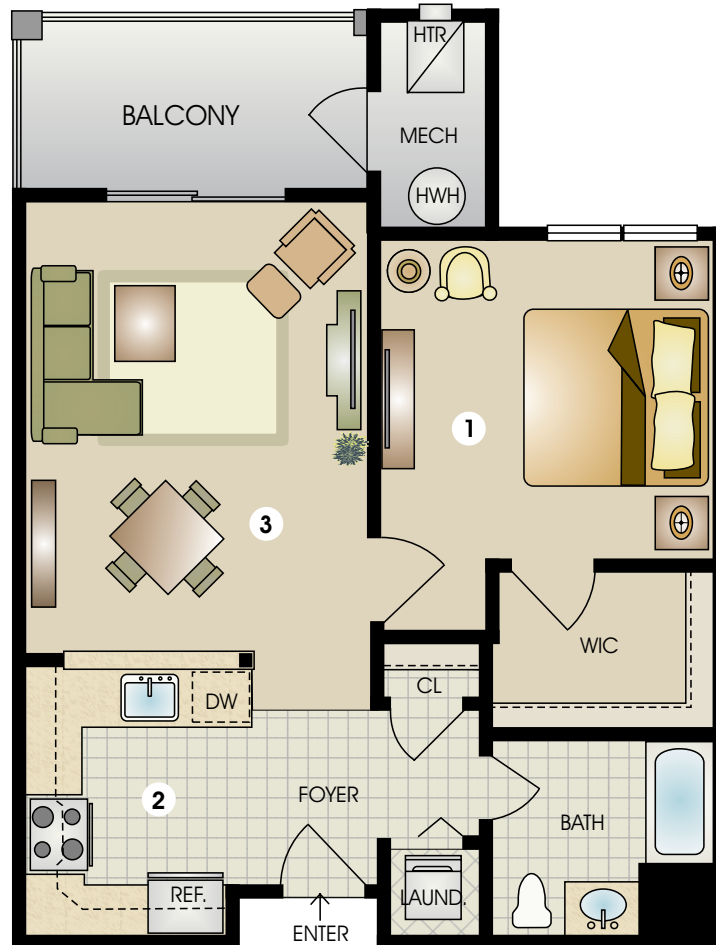

# The METRO I

1 Bedroom | 1 Bath

725 SQ. FT.

**THE CROSSINGS**  
At Hamilton Station

Approximate Room Dimensions	
1	MASTER BEDROOM 12'1" x 11'9"
2	KITCHEN 9'11" x 8'1"
3	LIVING/DINING ROOM 16'4" x 12'4"

900 Grand Central Drive, Hamilton NJ 08619