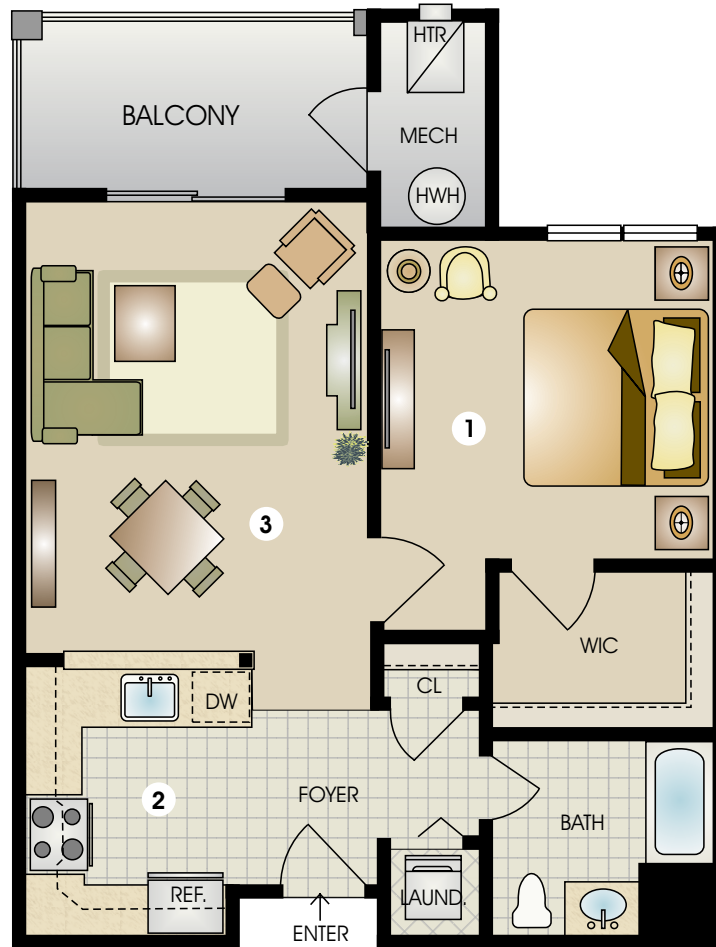

# The METRO I

1 Bedroom | 1 Bath

725 SQ. FT.

**THE CROSSINGS**  
At Hamilton Station

### Approximate Room Dimensions

- 1 MASTER BEDROOM  
12'1" x 11'9"
- 2 KITCHEN  
9'11" x 8'1"
- 3 LIVING/DINING ROOM  
16'4" x 12'4"

900 Grand Central Drive, Hamilton NJ 08619

609.341.8147

[www.apartmentsathamiltonstation.com](http://www.apartmentsathamiltonstation.com)

Variations may occur in some floor plans. Dimensions and square footage are approximate.