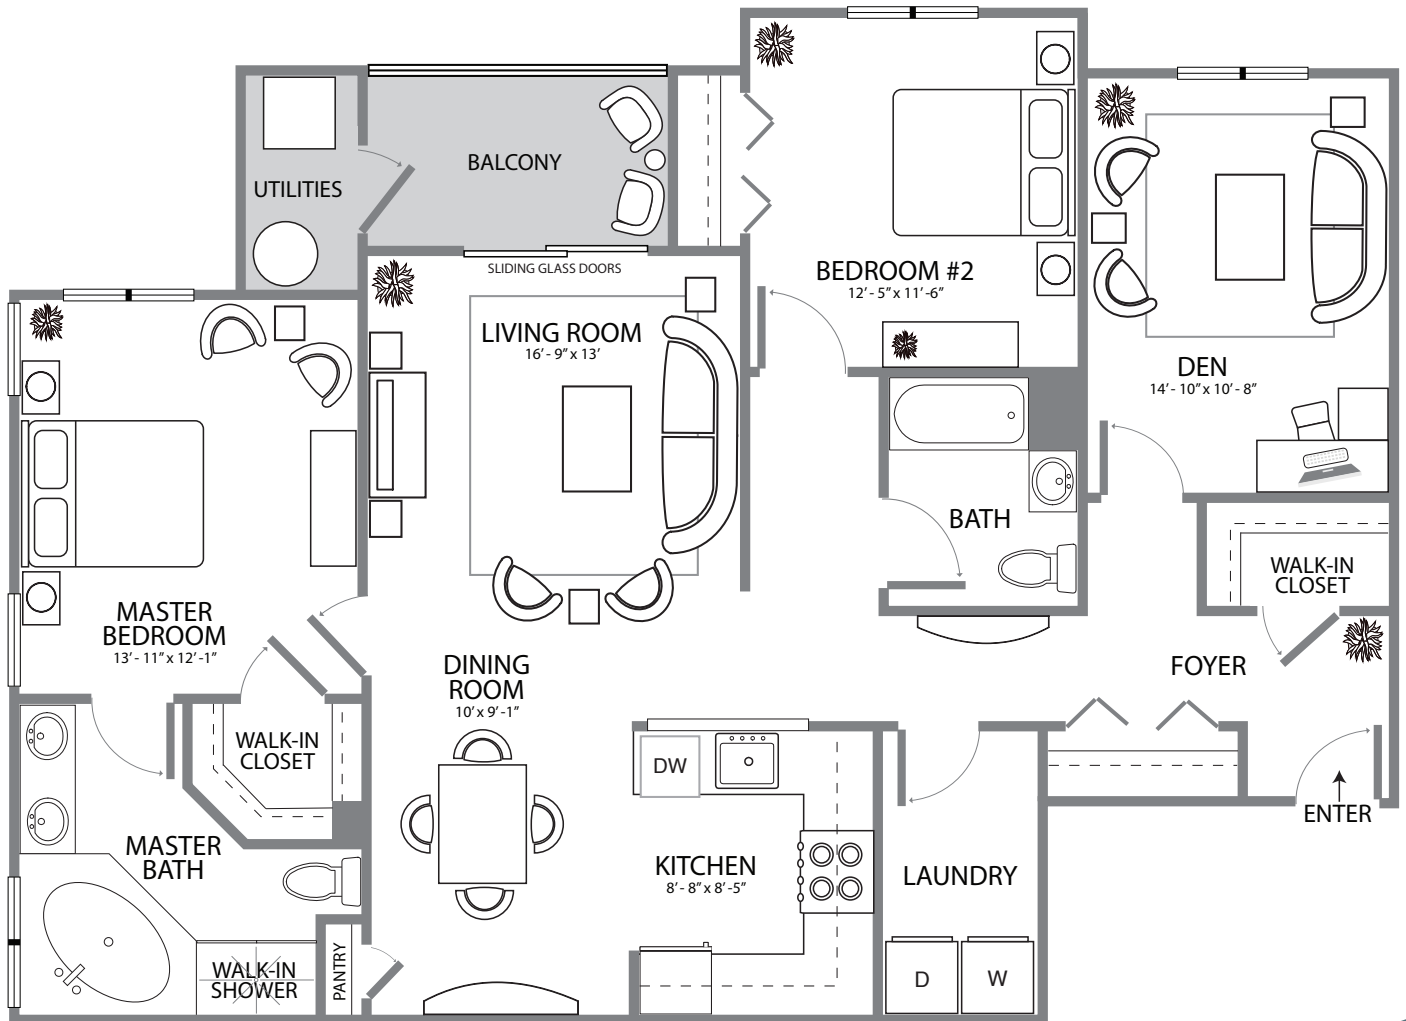

MANHATTAN

- 1,467 Sq. Feet
- 2 Bedrooms
- 2 Baths
- Den

THE CROSSINGS
At Hamilton Station

900 Grand Central Drive
Hamilton, NJ 08619

Phone: 609.584.8200

thecrossingsathamiltonstation.com

Plans and furnishings are for marketing purposes only, and are not to scale. Please inspect construction, subdivision, utility, landscape and other plans available through leasing center for complete and specific information. Actual locations may vary and items shown or not shown on this place are subject to errors, omissions and field changes.

*All units can be reasonably adapted for handicap accessibility for an extra charge.