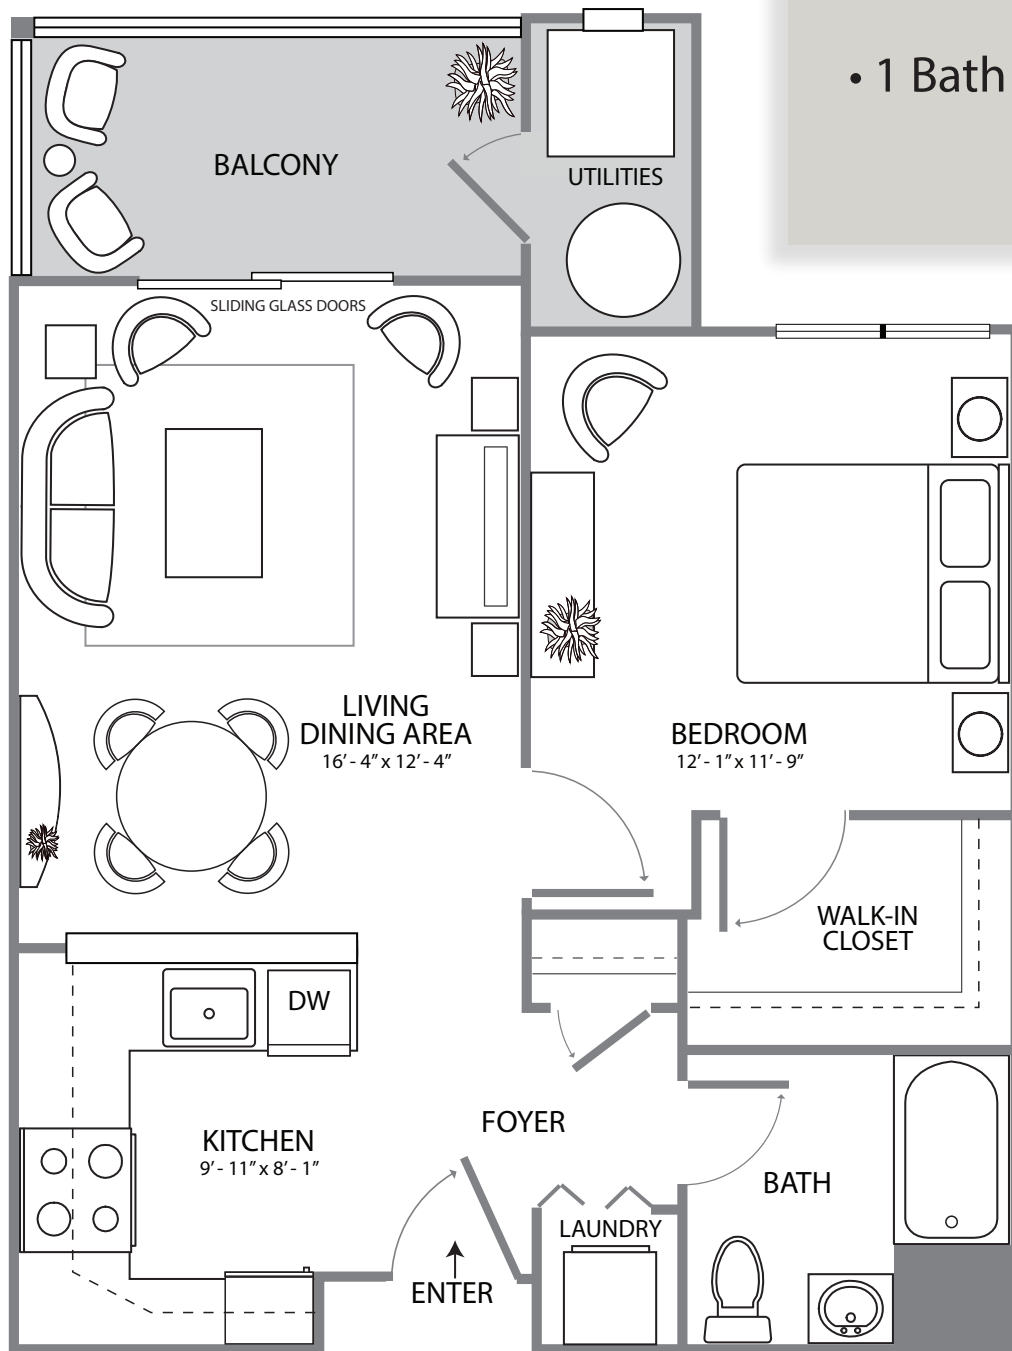

METRO I

- 725 Sq. Feet
- 1 Bedroom
- 1 Bath

THE CROSSINGS
At Hamilton Station

Plans and furnishings are for marketing purposes only, and are not to scale. Please inspect construction, subdivision, utility, landscape and other plans available through leasing center for complete and specific information. Actual locations may vary and items shown or not shown on this place are subject to errors, omissions and field changes.