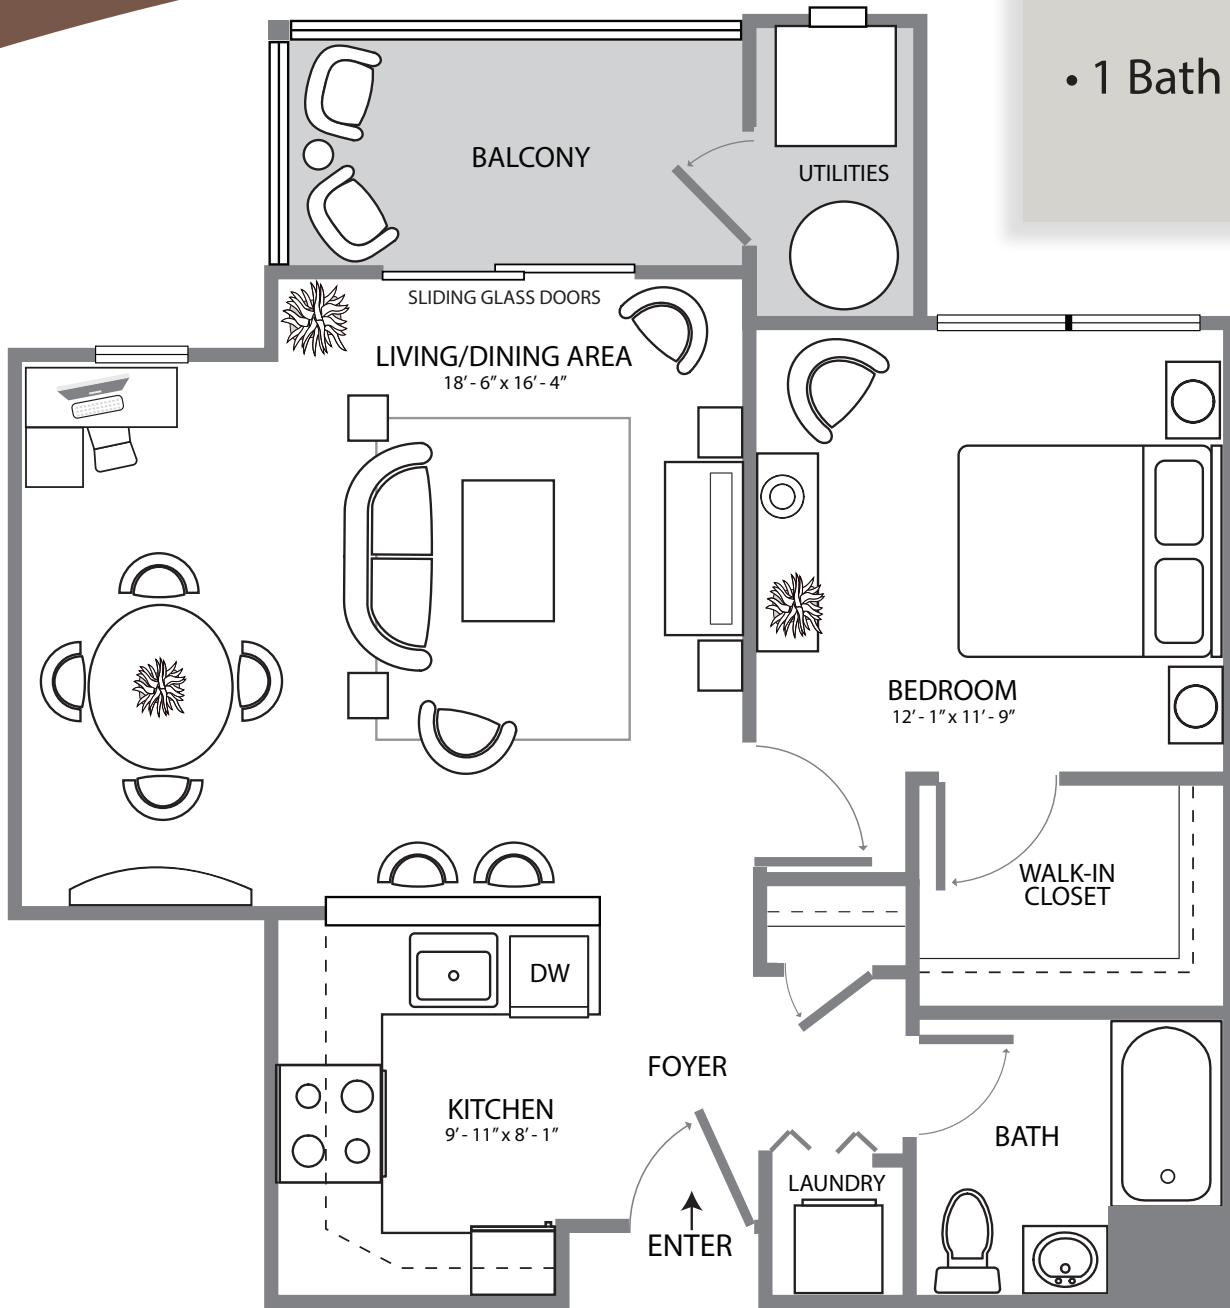

METRO II

- 804 Sq. Feet
- 1 Bedroom
- 1 Bath

THE CROSSINGS
At Hamilton Station

900 Grand Central Drive
Hamilton, NJ 08619

Phone: 609.584.8200

thecrossingsathamiltonstation.com

Plans and furnishings are for marketing purposes only, and are not to scale. Please inspect construction, subdivision, utility, landscape and other plans available through leasing center for complete and specific information. Actual locations may vary and items shown or not shown on this place are subject to errors, omissions and field changes.

*All units can be reasonably adapted for handicap accessibility for an extra charge.