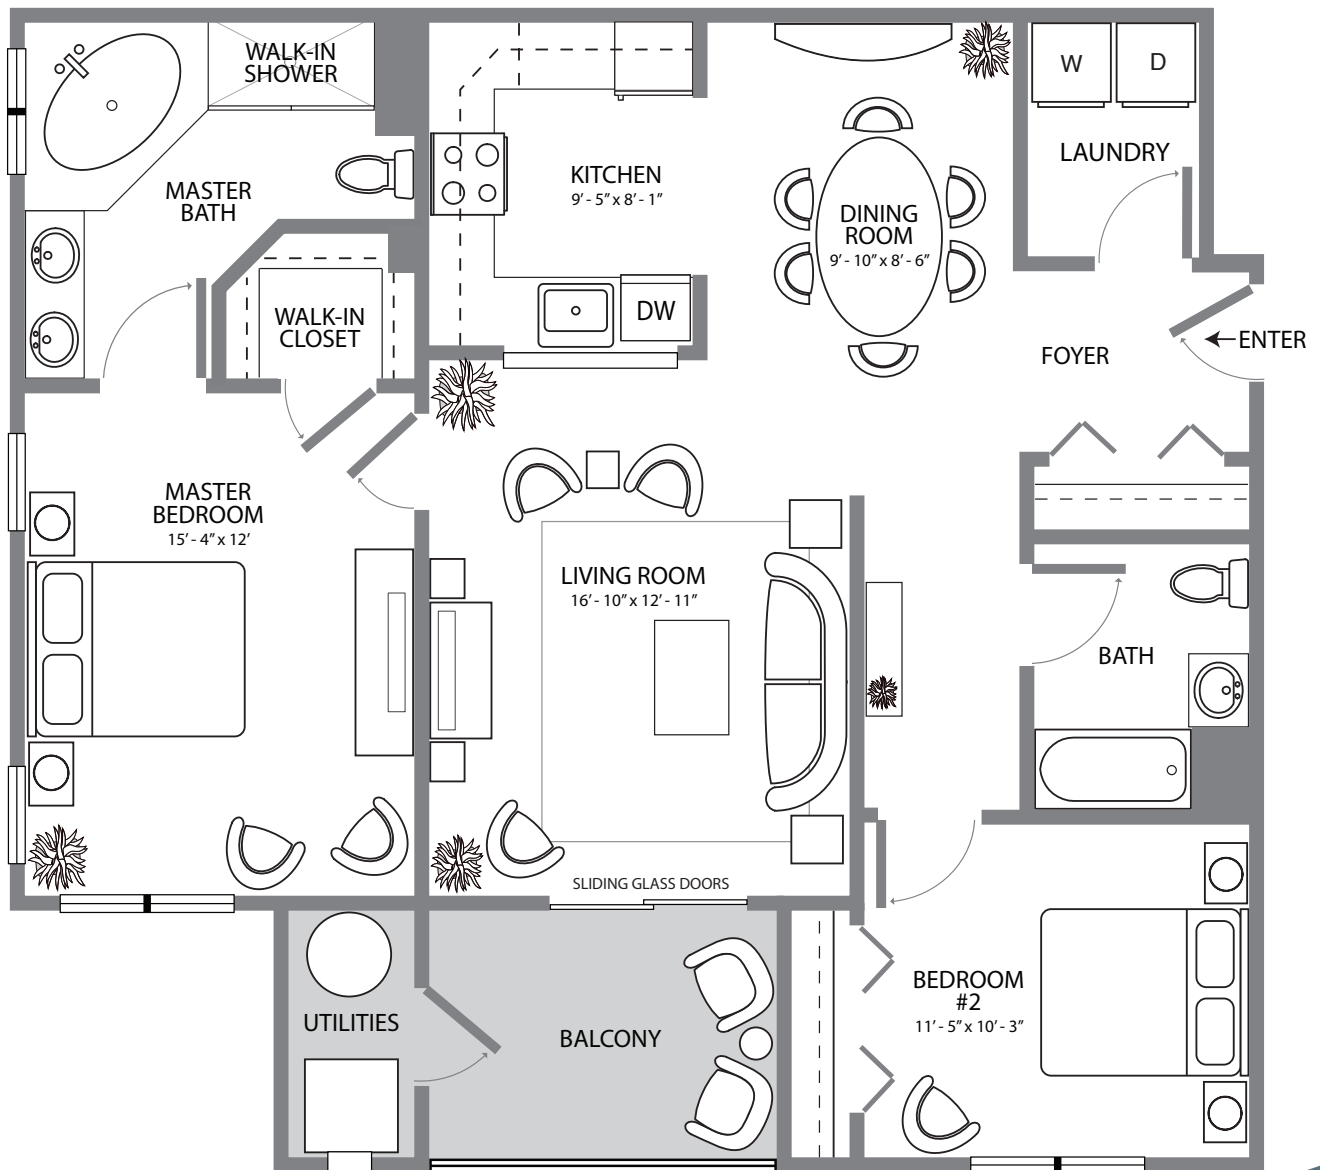

NEW YORKER

- 1,194 Sq. Feet
- 2 Bedrooms
- 2 Baths

THE CROSSINGS
At Hamilton Station

900 Grand Central Drive
Hamilton, NJ 08619

Phone: 609.584.8200

thecrossingsathamiltonstation.com

Plans and furnishings are for marketing purposes only, and are not to scale. Please inspect construction, subdivision, utility, landscape and other plans available through leasing center for complete and specific information. Actual locations may vary and items shown or not shown on this place are subject to errors, omissions and field changes.

*All units can be reasonably adapted for handicap accessibility for an extra charge.