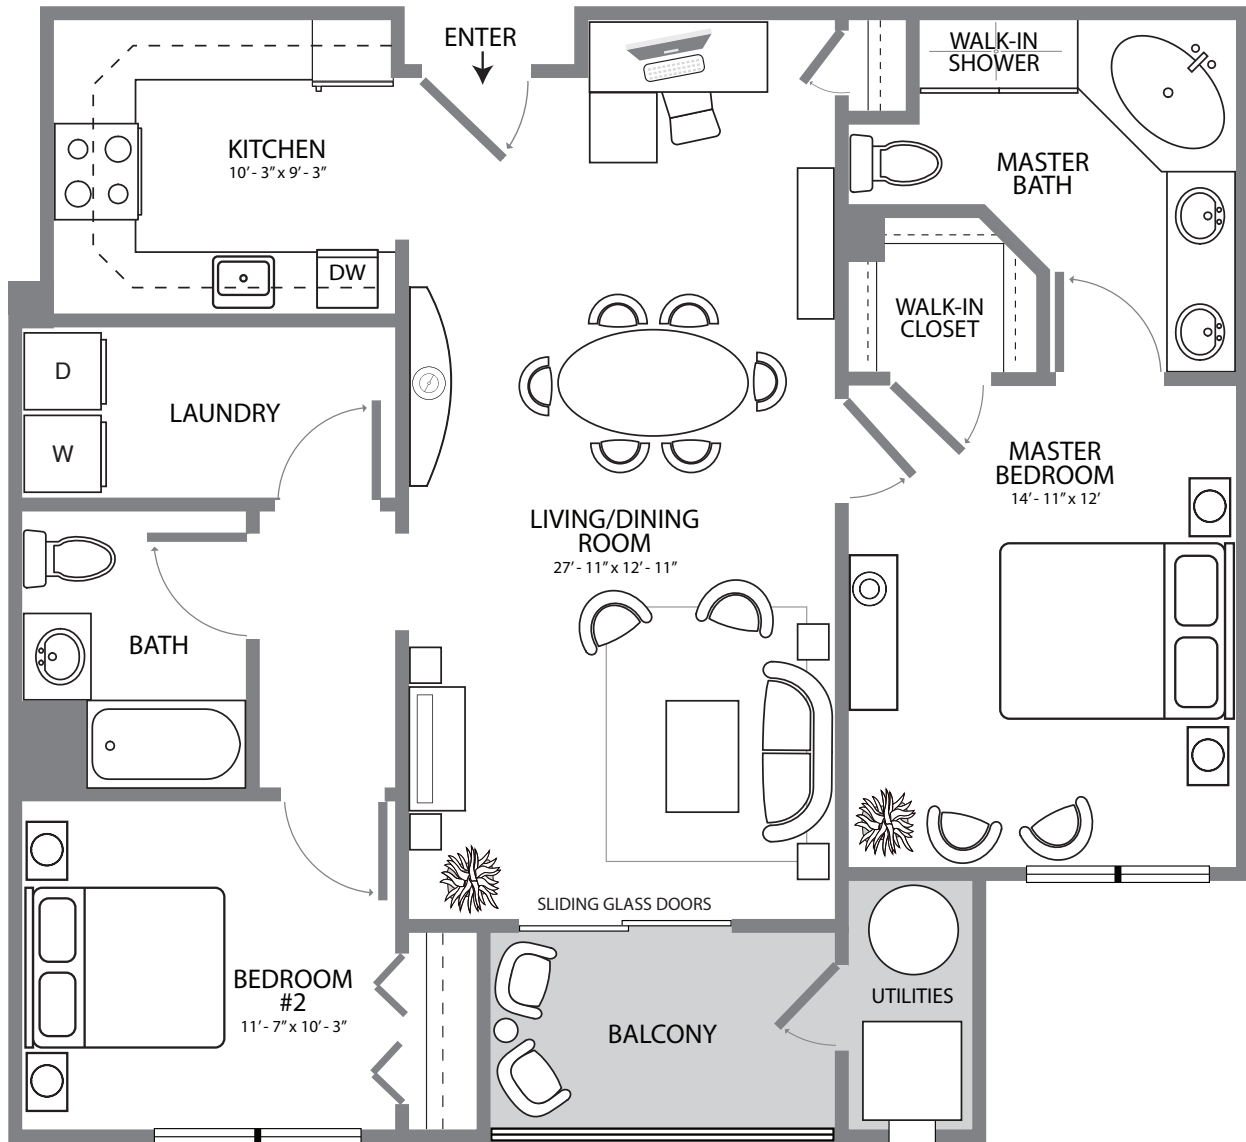

PHILADELPHIAN

- 1,171 Sq. Feet
- 2 Bedrooms
- 2 Baths

THE CROSSINGS
At Hamilton Station

900 Grand Central Drive
Hamilton, NJ 08619
Phone: 609.584.8200

thecrossingsathamiltonstation.com

Plans and furnishings are for marketing purposes only, and are not to scale. Please inspect construction, subdivision, utility, landscape and other plans available through leasing center for complete and specific information. Actual locations may vary and items shown or not shown on this place are subject to errors, omissions and field changes.

*All units can be reasonably adapted for handicap accessibility for an extra charge.