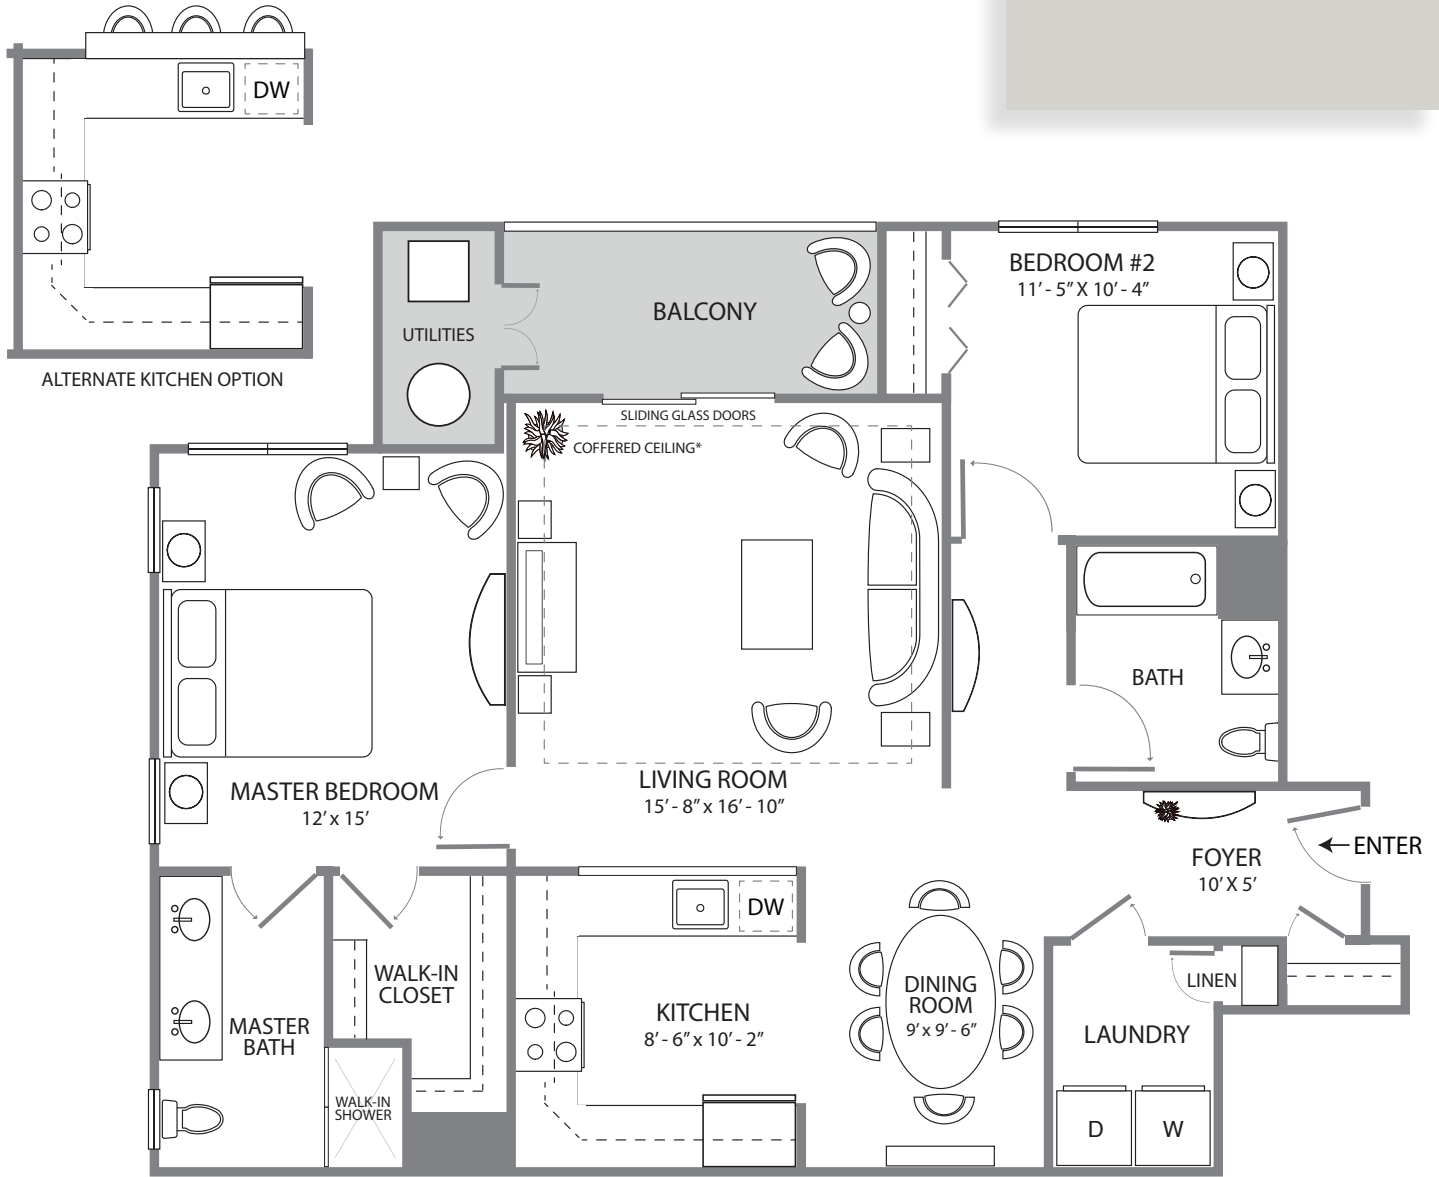

THE SANTA FE

- 1,250 Sq. Feet
- 2 Bedrooms
- 2 Baths

*COFFERED CEILING ONLY AVAILABLE ON 4TH FLOOR

THE CROSSINGS
At Hamilton Station

900 Grand Central Drive
Hamilton, NJ 08619
Phone: 609.584.8200

thecrossingsathamiltonstation.com

Plans and furnishings are for marketing purposes only, and are not to scale. Please inspect construction, subdivision, utility, landscape and other plans available through leasing center for complete and specific information. Actual locations may vary and items shown or not shown on this place are subject to errors, omissions and field changes.