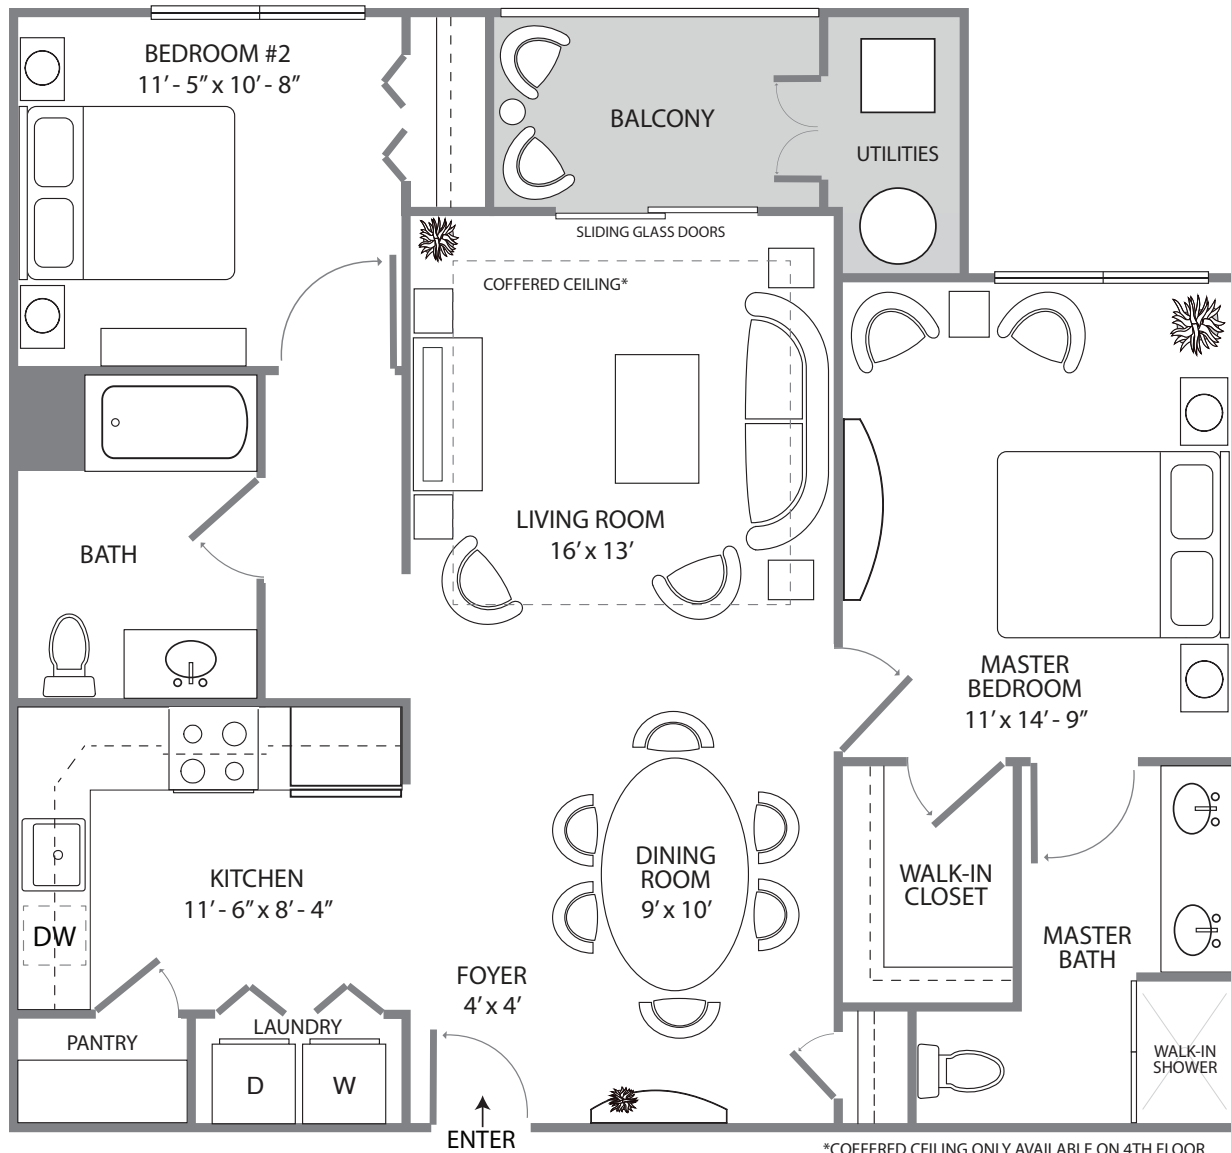

THE TOPEKA

- 1,150 Sq. Feet
- 2 Bedrooms
- 2 Baths

THE CROSSINGS
At Hamilton Station

900 Grand Central Drive
Hamilton, NJ 08619
Phone: 609.584.8200

thecrossingsathamiltonstation.com

Plans and furnishings are for marketing purposes only, and are not to scale. Please inspect construction, subdivision, utility, landscape and other plans available through leasing center for complete and specific information. Actual locations may vary and items shown or not shown on this place are subject to errors, omissions and field changes.

*All units can be reasonably adapted for handicap accessibility for an extra charge.