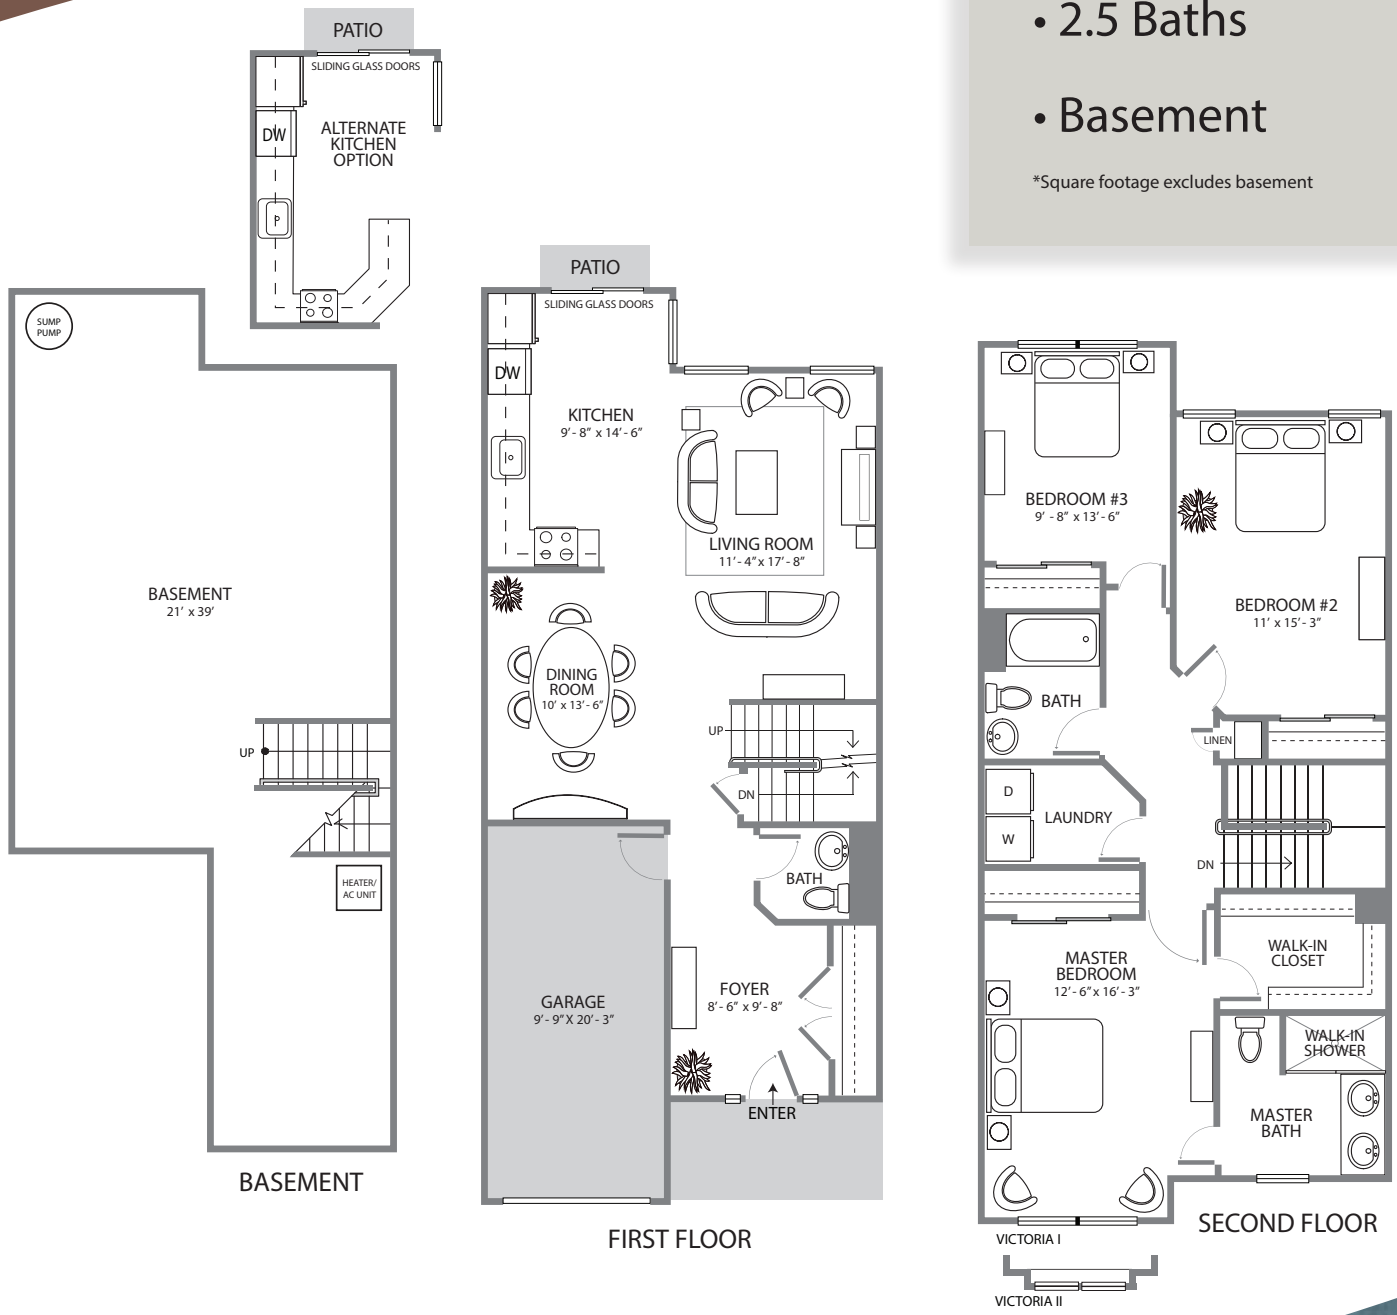

# VICTORIA

- 1,695 Sq. Feet\*
- 3 Bedrooms
- 2.5 Baths
- Basement

\*Square footage excludes basement

Plans and furnishings are for marketing purposes only, and are not to scale. Please inspect construction, subdivision, utility, landscape and other plans available through leasing center for complete and specific information. Actual locations may vary and items shown or not shown on this place are subject to errors, omissions and field changes.