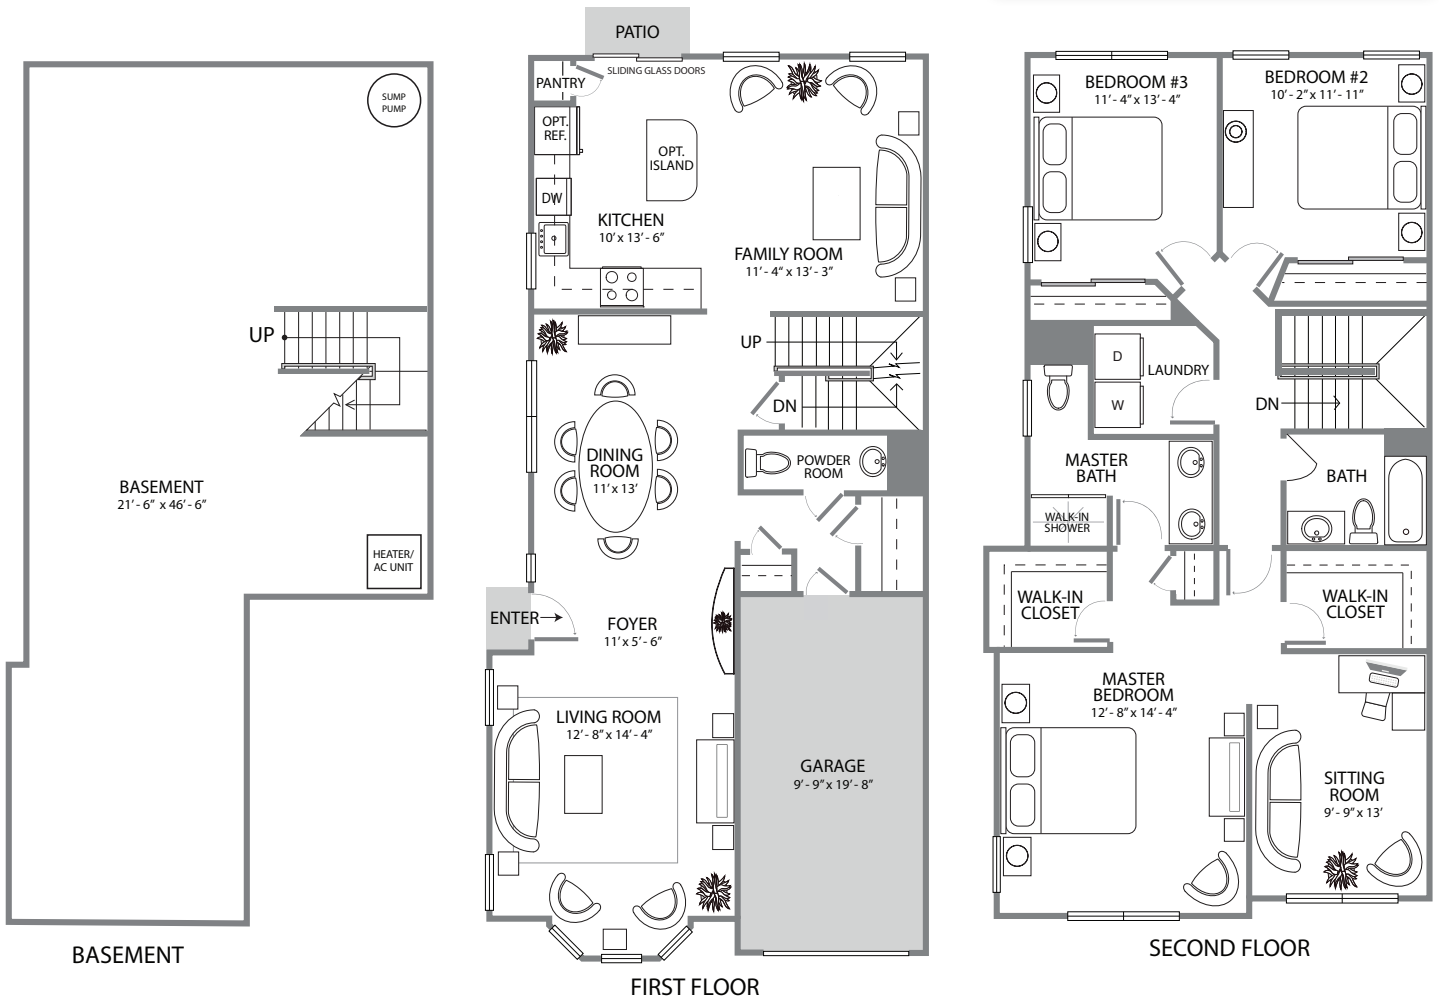

# WELLINGTON III

- 1,990 Sq. Feet\*
- 3 Bedrooms
- 2.5 Baths
- Basement

\*Square footage excludes basement

**THE CROSSINGS**  
At Hamilton Station

900 Grand Central Drive  
Hamilton, NJ 08619

Phone: 609.584.8200

[thecrossingsathamiltonstation.com](http://thecrossingsathamiltonstation.com)

Plans and furnishings are for marketing purposes only, and are not to scale. Please inspect construction, subdivision, utility, landscape and other plans available through leasing center for complete and specific information. Actual locations may vary and items shown or not shown on this place are subject to errors, omissions and field changes.

\*All units can be reasonably adapted for handicap accessibility for an extra charge.