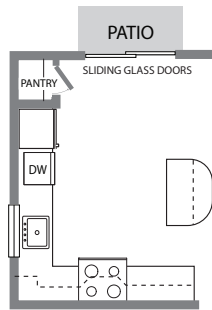

# WELLINGTON

- 1,752 Sq. Feet\*
- 2 Bedrooms w/loft
- 2.5 Baths
- Basement

\*Square footage excludes basement

ALTERNATE  
KITCHEN OPTION

Plans and furnishings are for marketing purposes only, and are not to scale. Please inspect construction, subdivision, utility, landscape and other plans available through leasing center for complete and specific information. Actual locations may vary and items shown or not shown on this place are subject to errors, omissions and field changes.