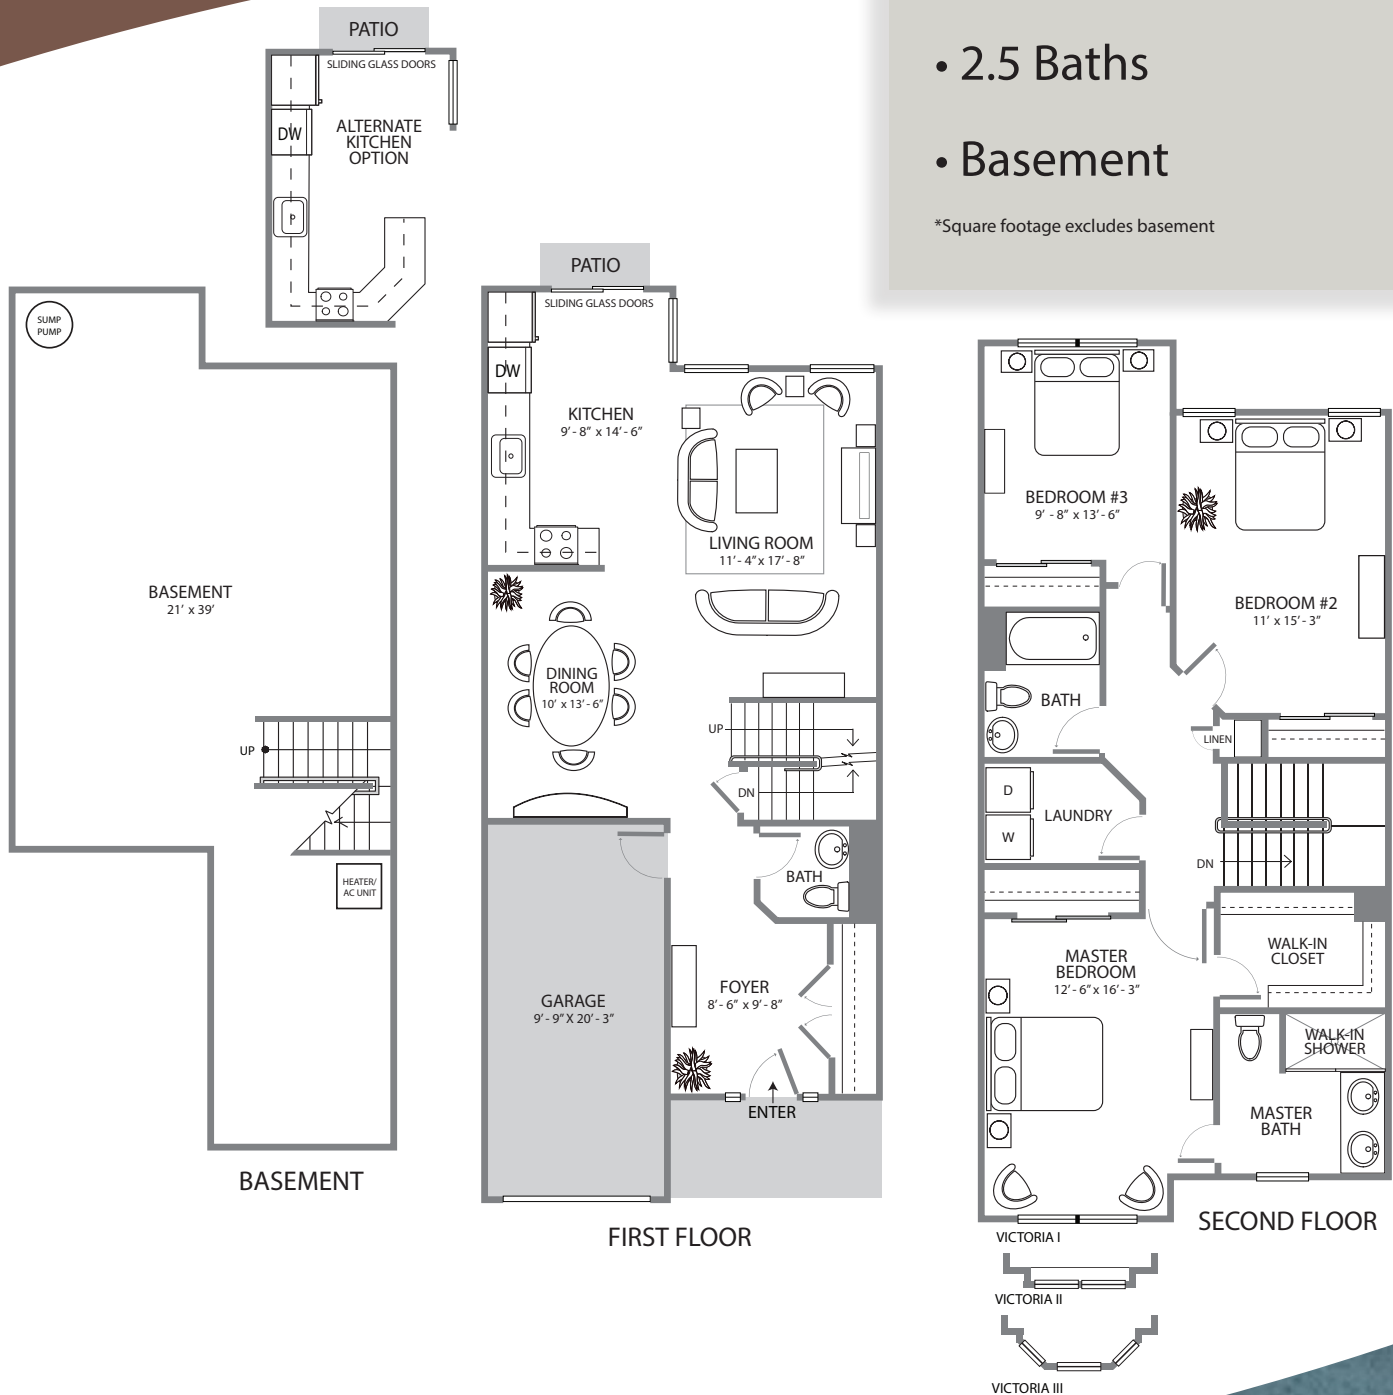

# VICTORIA

- 1,683 - 1,694 Sq. Feet\*
- 3 Bedrooms
- 2.5 Baths
- Basement

\*Square footage excludes basement

Plans and furnishings are for marketing purposes only, and are not to scale. Please inspect construction, subdivision, utility, landscape and other plans available through leasing center for complete and specific information. Actual locations may vary and items shown or not shown on this place are subject to errors, omissions and field changes.