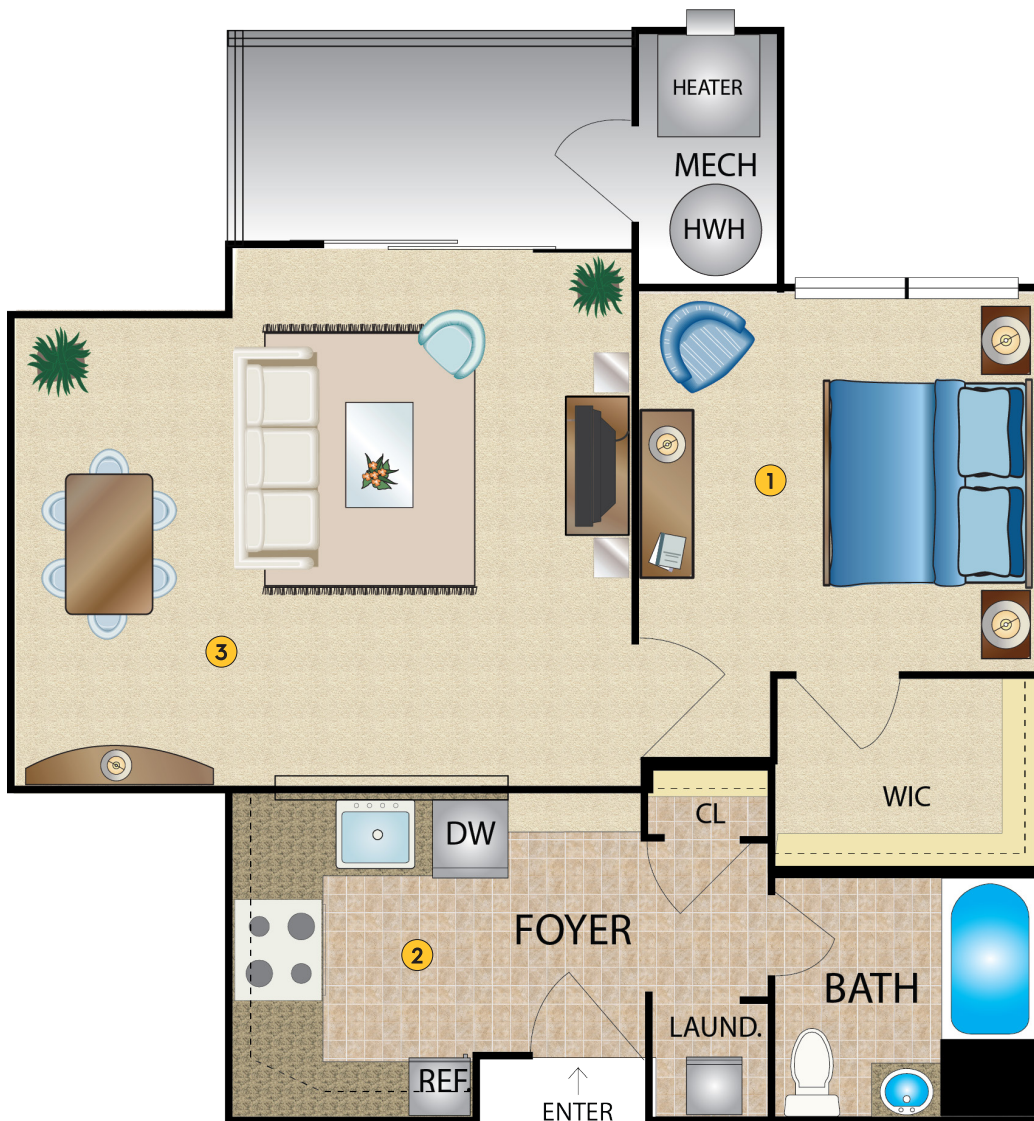

METRO II

• 804 Sq. Feet

• 1 Bedroom

• 1 Bath

DIMENSIONS

- 1 | Bedroom
12' - 1" x 11' - 9"
- 2 | Kitchen
9' - 11" x 8' - 1"
- 3 | Living/Dining Area
18' - 6" x 16' - 4"

Plans and furnishings are for marketing purposes only, and are not to scale. Please inspect construction, subdivision, utility, landscape and other plans available through leasing center for complete and specific information. Actual locations may vary and items shown or not shown on this place are subject to errors, omissions and field changes.

*All units can be reasonably adapted for handicap accessibility for an extra charge.

THE CROSSINGS
At Hamilton Station

900 Grand Central Drive
Hamilton, NJ 08619

Phone: 609.584.8200

thecrossingsathamiltonstation.com